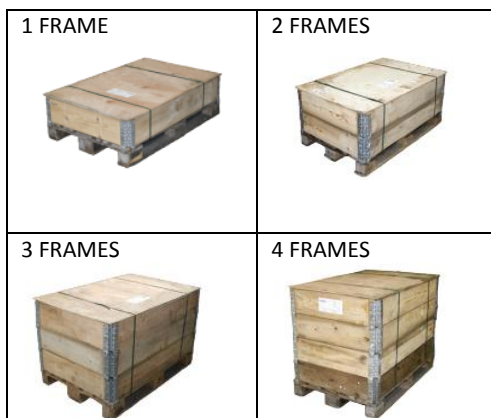

Suitable for:

Fittings

Dimensions (w x d x h):

- 15 x 15 x 15 cm
- 30 x 30 x 10 cm
- 30 x 30 x 30 cm
- 50 x 50 x 50 cm
- 78,5 x 58,5 x 58 cm

Your contribution:

None

If necessary, filler material will be used to avoid damage of the products.

Plastic or stainless steel strips

Suitable for:

- Tubes
- Bars

Your contribution:

None

Used to bundle multiple lengths of tubes and/or bars. If tubes or bars need to be bundled separately, please indicate this on your purchase order.

Europallet with wooden frames

Suitable for:

- Fittings
- Tubes and bars (fix or short lengths)

Dimensions (w x d x h):

1,20 x 0,80 x 0,15 m

Frames:

- Maximum of four frames per pallet
- Height: 20 cm per frame