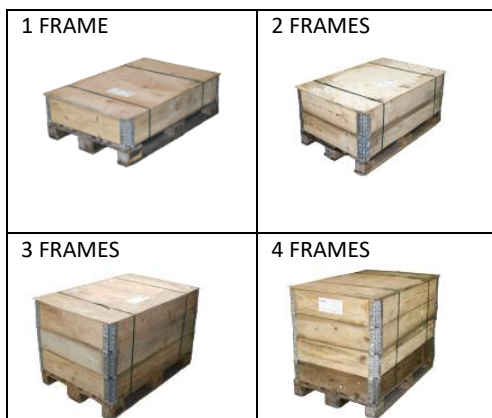

Cardboard boxes

Suitable for:

Fittings

Dimensions (w x d x h):

- 15 x 15 x 15 cm
- 30 x 30 x 10 cm
- 30 x 30 x 30 cm
- 50 x 50 x 50 cm
- 78,5 x 58,5 x 58 cm

Your contribution:

None

If necessary, filler material will be used to avoid damage of the products.

Plastic or stainless steel strips

Suitable for:

- Tubes
- Bars

Your contribution:

None

Used to bundle multiple lengths of tubes and/or bars. If tubes or bars need to be bundled separately, please indicate this on your purchase order.

Europallet with wooden frames

Suitable for:

- Fittings
- Tubes and bars (fix or short lengths)

Dimensions (w x d x h):

1,20 x 0,80 x 0,15 m

Frames:

- Maximum of four frames per pallet
- Height: 20 cm per frame

Your contribution:

€ 30,00

Wooden planks

Suitable for:

- Tubes
- Bars

Size:

6,3 meter

Your contribution:

€ 12,00

Mainly used for stabilisation of small and easily deformable tubes and/or bars.